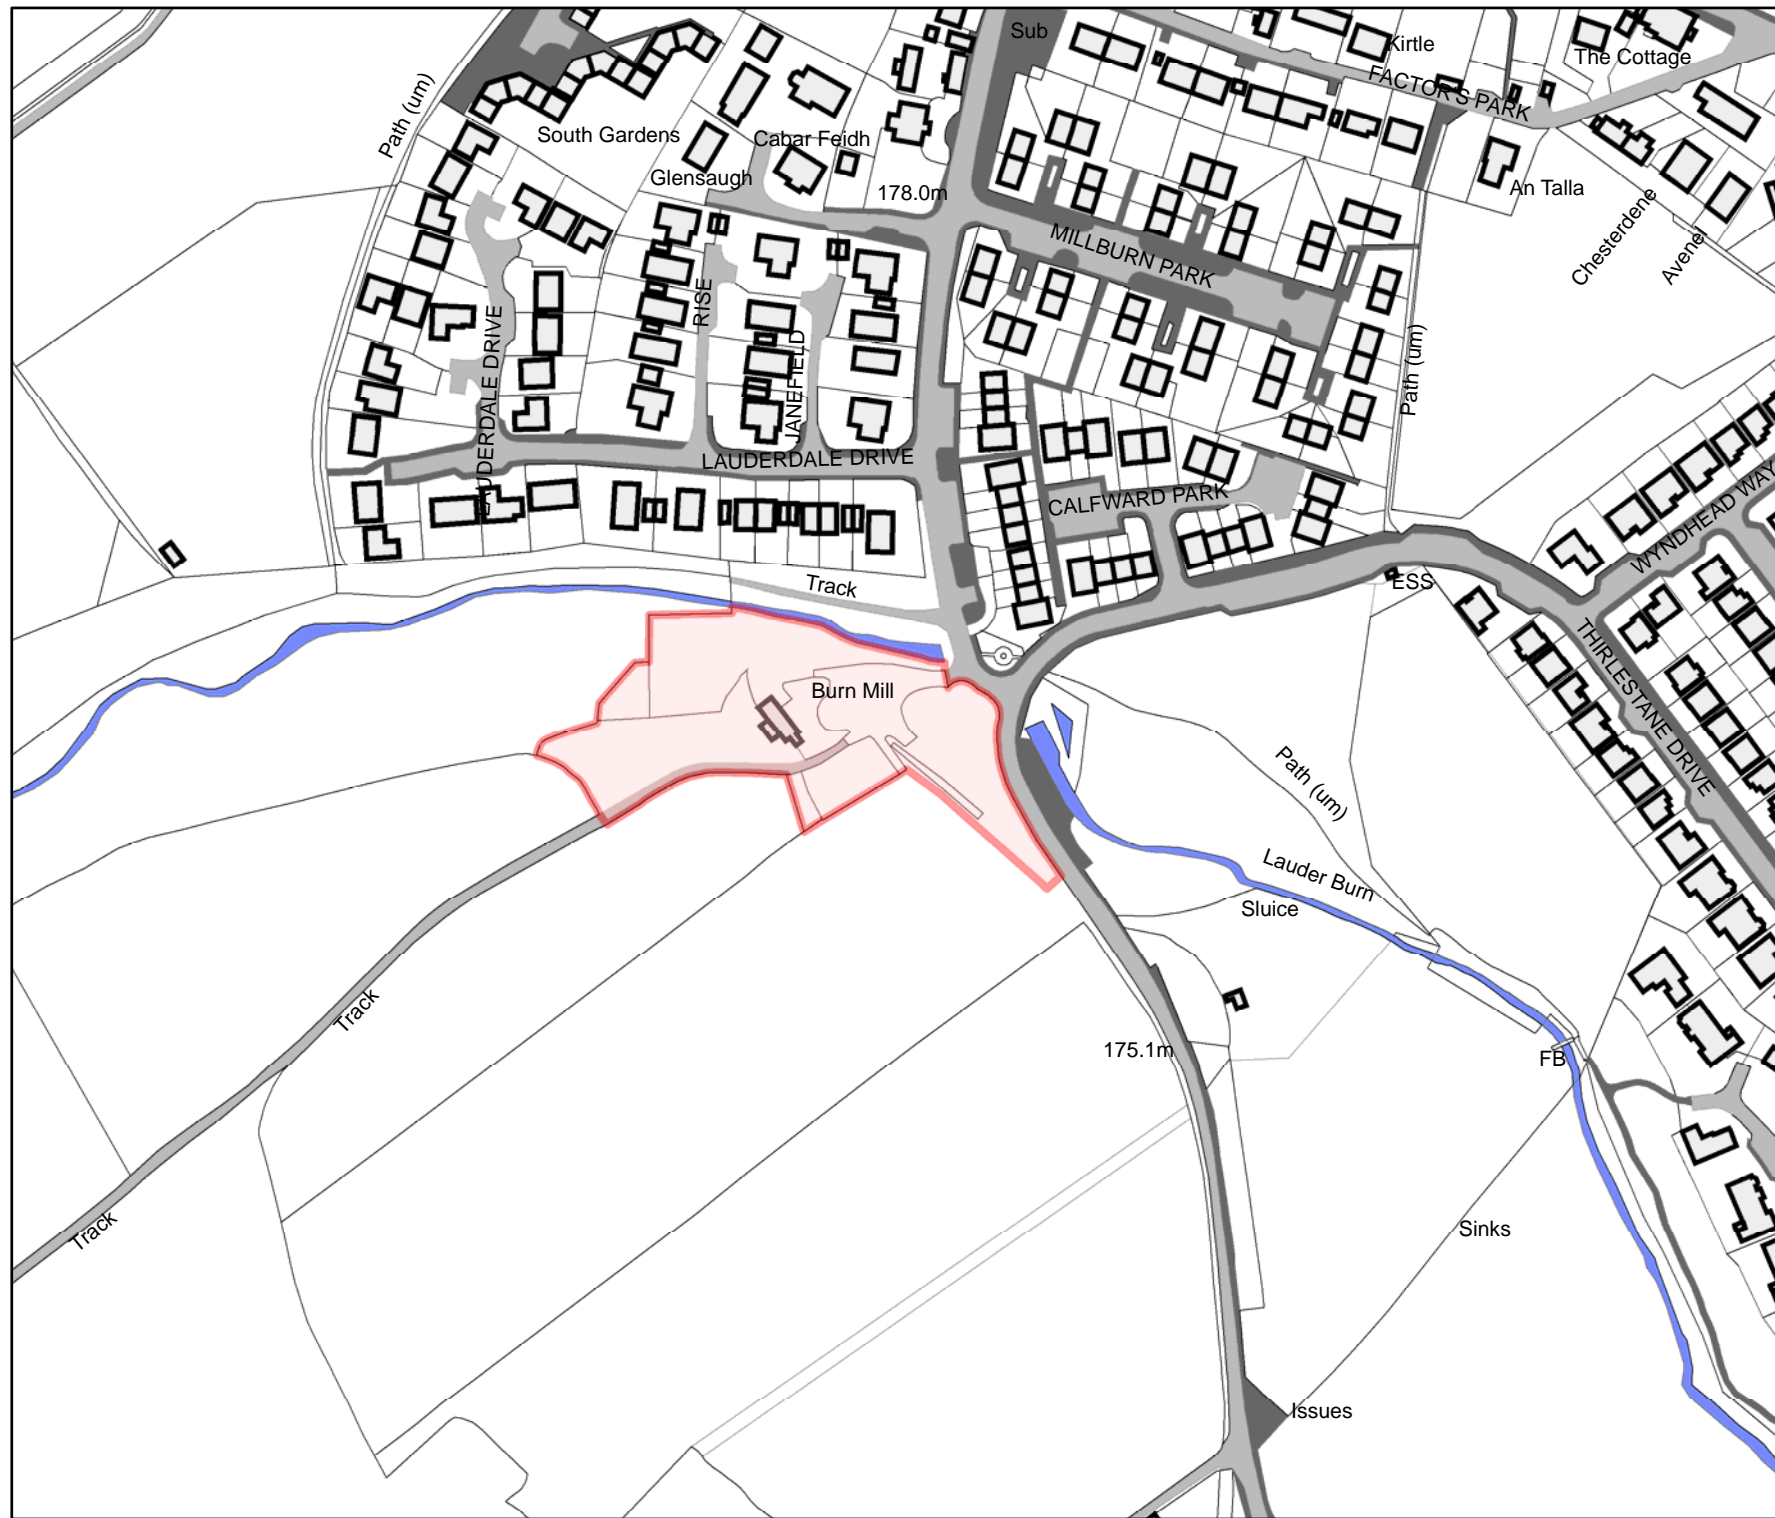

# Lauder Common Good

LD017/14

Burnmill Area

Site

Area = 0.73 ha.

This map has been prepared by  
Estate Management  
Property and Facilities Management  
Technical Services  
Crown Copyright all rights reserved.  
Scottish Borders Council, Licence  
100023423, 2009.